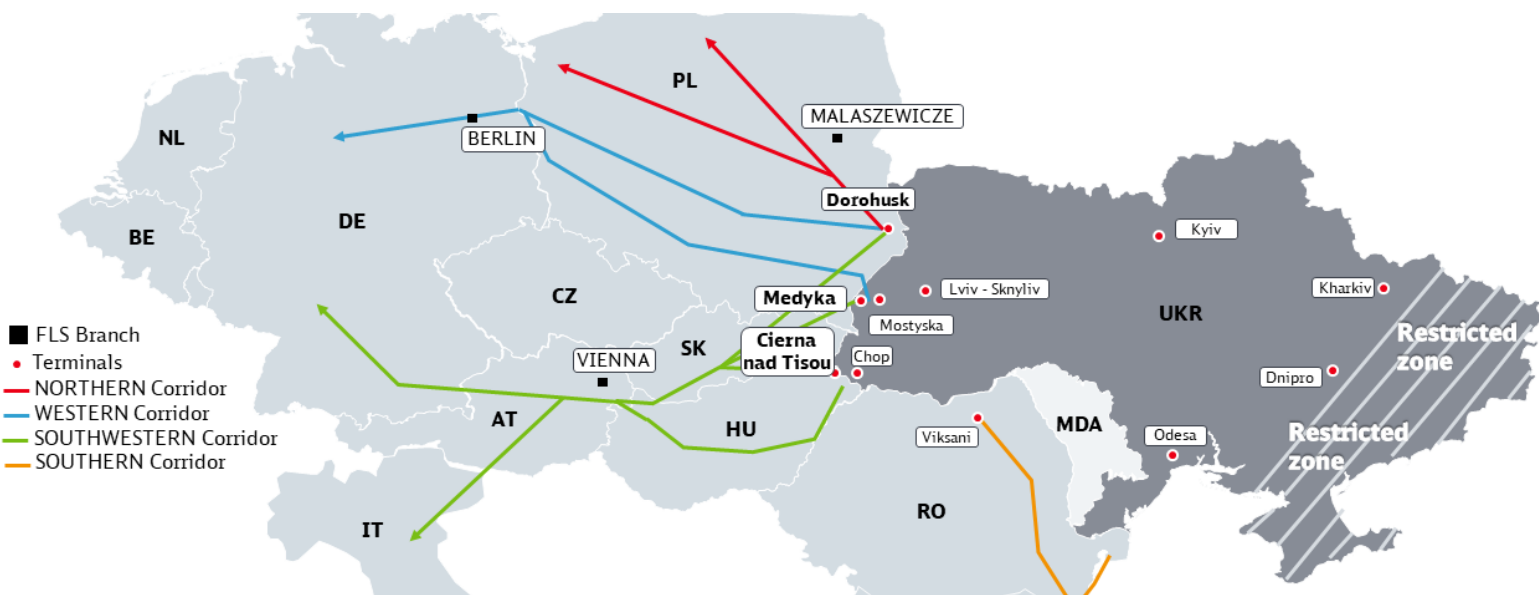

Cargo

Full Load Solutions

Smart logistics concepts for Ukraine

#WeStandWithUkraine

Contact us for more information

- Transportation from and to Ukraine through border crossings **Medyka (PL), Dorohusk (PL) and Cierna nad Tisou (SK)**
- Standard and dedicated solutions based on **Conventional Rail** and **Multimodal Transport**
- **Block trains and single wagon** solutions are part of our service portfolio
- Export, Import and Transit Customs clearance

- **Border terminals with narrow & broad gauge** in Poland, Slovakia and Ukraine support us in the end-to-end solutions
- Cooperation with preferred third partners **delivering service in Ukraine**
- Targeted industries: Agriculture, Fertilizers, Clay, Construction, Steel, Energy, Industrial, Consumer, Projects
- Focus on **long term business** commitments (6+ months)
- We participate in the Rebuild Ukraine initiative

Our corridor network Ukraine

DB Cargo Full Load Solutions offers the experience in cross-border transport resources that are essential for your full load transports.

[in](#) [X](#) [f](#) [Instagram](#) [VK](#) [dbcargo.com/fls](https://www.dbcargo.com/fls) [dbcargo.com/newsletter](https://www.dbcargo.com/newsletter)